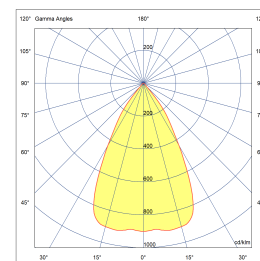

COOPER

POWERLED(S)	1 x 6 Watt incl.	REFLECTOR	60° incl.
CRI	90+	VOLTAGE	500 mA
GEAR / DRIVER	Not included	FORWARD VOLTAGE	13,5 VDC
MATERIAL	Aluminium	MOUNTING DEPTH	95 mm
WEIGHT (KG)	0,3	CUTOUT SHAPE / SIZE	80 mm
IP	20		

MODELS

	ARTICLE N°	DESCRIPTION	COLOUR	KELVIN	LUMEN
	015011212702	HOLY LIGHT INT. WARM WHITE	BLACK STRUC.	2700	900
	015011213002	HOLY LIGHT INT. WARM WHITE	BLACK STRUC.	3000	900
	015011212701	HOLY LIGHT INT. WARM WHITE	WHITE STRUC.	2700	900
	015011213001	HOLY LIGHT INT. WARM WHITE	WHITE STRUC.	3000	900
	015011212703	HOLY LIGHT INT. WARM WHITE	ANY RAL	2700	900
	015011213003	HOLY LIGHT INT. WARM WHITE	ANY RAL	3000	900