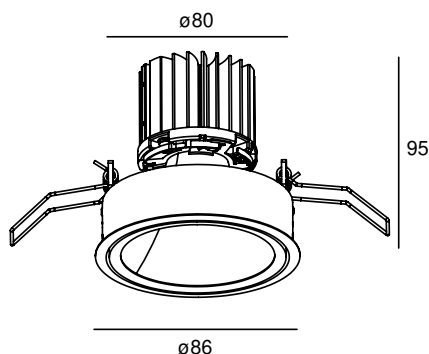

COOPER

POWERLED(S)	1 x 6 Watt incl.	REFLECTOR	60° incl.
CRI	90+	VOLTAGE	500 mA
GEAR / DRIVER	Not included	FORWARD VOLTAGE	13,5 VDC
MATERIAL	Aluminium	MOUNTING DEPTH	95 mm
WEIGHT (KG)	0,3	CUTOUT SHAPE / SIZE	80 mm
IP	20		

MODELS

	ARTICLE N°	DESCRIPTION	COLOUR	KELVIN	LUMEN
	015011212702	HOLY LIGHT INT. WARM WHITE	BLACK STRUC.	2700	900
	015011213002	HOLY LIGHT INT. WARM WHITE	BLACK STRUC.	3000	900
	015011212701	HOLY LIGHT INT. WARM WHITE	WHITE STRUC.	2700	900
	015011213001	HOLY LIGHT INT. WARM WHITE	WHITE STRUC.	3000	900
	015011212703	HOLY LIGHT INT. WARM WHITE	ANY RAL	2700	900
	015011213003	HOLY LIGHT INT. WARM WHITE	ANY RAL	3000	900