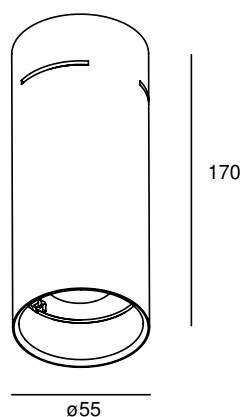

# TUBUS

VOLTAGE	230 VAC	MATERIAL	Aluminium
WEIGHT (KG)	0,25	IP	20
LED BULB GU10	Max. 10 Watt Not included.		

**SPECIAL:** Aluminum brushed on demand.

## MODELS

ARTICLE N°	DESCRIPTION	COLOUR
 010011210002	TUBUS INTERIOR	BLACK STRUC.
 010011210001	TUBUS INT. WARM WHITE	WHITE STRUC.
 010011210003	TUBUS INTERIOR	ANY RAL