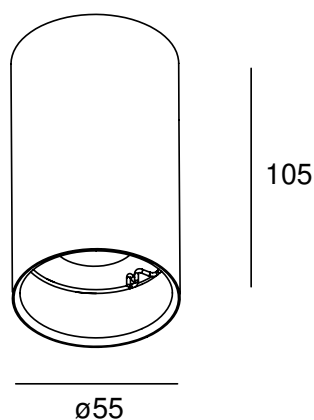

TUBUS SHORT

VOLTAGE	230 VAC	MATERIAL	Aluminium
WEIGHT (KG)	0,25	IP	20
LED BULB GU10	Max. 10 Watt Not included.		

SPECIAL: Aluminum brushed on demand.

MODELS

ARTICLE N°	DESCRIPTION	COLOUR
 010311210002	TUBUS SHORT INTERIOR	BLACK STRUC.
 010311210001	TUBUS SHORT INTERIOR	WHITE STRUC.
 010311210003	TUBUS SHORT INTERIOR	ANY RAL