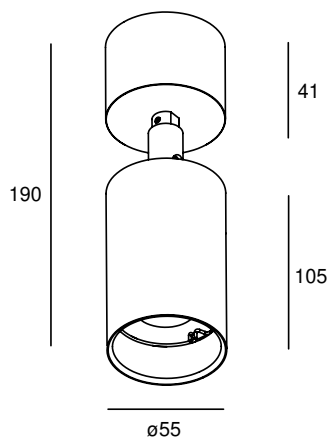

TUBUS SHORT DIRECTABLE

ADJUSTABILITY	180°	VOLTAGE	230 VAC
MATERIAL	Aluminium	WEIGHT	0,75
IP	20	LED BULB GU10	Max. 10 Watt Not included.

SPECIAL: Knee joint can be in brass on demand

MODELS

ARTICLE N°	DESCRIPTION	COLOUR
 010311110002	TUBUS SHORT ADJUSTABLE INTERIOR	BLACK STRUC.
 010311110001	TUBUS SHORT ADJUSTABLE INTERIOR	WHITE STRUC.
 010311110003	TUBUS SHORT ADJUSTABLE INTERIOR	ANY RAL