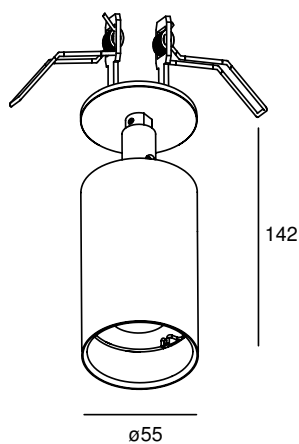

TUBUS SHORT DIRECTABLE RECESSED

ADJUSTABILITY	180°	VOLTAGE	230 VAC
MATERIAL	Aluminium	WEIGHT	0,75
IP	20	LED BULB GU10	Max. 10 Watt Not included.

SPECIAL: Knee joint can be in brass on demand

MODELS

	ARTICLE N°	DESCRIPTION	COLOUR
	010310110002	TUBUS SHORT ADJUSTABLE RECESSED INTERIOR	BLACK STRUC.
	010310110001	TUBUS SHORT ADJUSTABLE RECESSED INTERIOR	WHITE STRUC.
	010310110003	TUBUS SHORT ADJUSTABLE RECESSED INTERIOR	ANY RAL