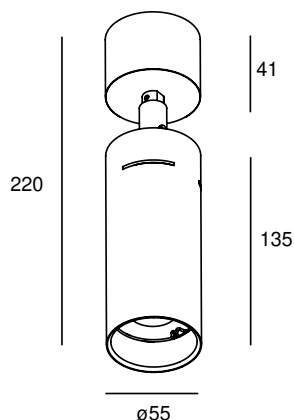

TUBUS DIRECTABLE

ADJUSTABILITY	180°	VOLTAGE	230 VAC
MATERIAL	Aluminium	WEIGHT	0,75
IP	20	LED BULB GU10	Max. 10 Watt Not included.

SPECIAL: Knee joint can be in brass on demand

MODELS

ARTICLE N°	DESCRIPTION	COLOUR
 010101110002	TUBUS ADJUSTABLE	BLACK STRUC.
 010101110001	TUBUS ADJUSTABLE	WHITE STRUC.
 010101110003	TUBUS ADJUSTABLE	ANY RAL