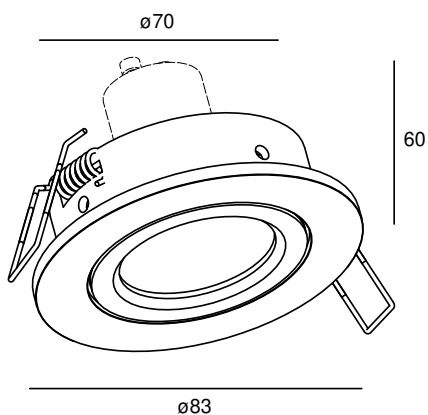

# ICON

VOLTAGE	230 VAC	MATERIAL	Aluminium
WEIGHT (KG)	0,25	IP	20
LED BULB GU10	Max. 10 Watt Not included.		

**SPECIAL:** Aluminum brushed on demand.

## MODELS

ARTICLE N°	DESCRIPTION	COLOUR
 011011210001	ICON INTERIOR	WHITE STRUC.
 011011210003	ICON INTERIOR	ANY RAL