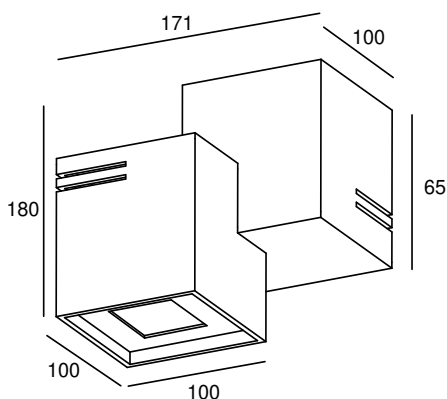

# QUBO

POWERLED(S)	1 x 6 Watt incl.	REFLECTOR	60° incl.
CRI	90+	VOLTAGE	500 mA
GEAR / DRIVER	included	FORWARD VOLTAGE	13,5 VDC
MATERIAL	Aluminium	WEIGHT (KG)	1,7
IP	44		

## MODELS

	ARTICLE N°	DESCRIPTION	COLOUR	KELVIN	LUMEN
	01801112702	COOPER INT. WARM WHITE	BLACK STRUC.	2700	900
	01801113002	COOPER INT. WARM WHITE	BLACK STRUC.	3000	900
	01801112701	COOPER INT. WARM WHITE	WHITE STRUC.	2700	900
	01801113001	COOPER INT. WARM WHITE	WHITE STRUC.	3000	900
	01801112703	COOPER INT. WARM WHITE	ANY RAL	2700	900
	01801113003	COOPER INT. WARM WHITE	ANY RAL	3000	900