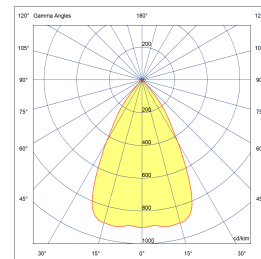

# QUBO

POWERLED(S)	1 x 6 Watt incl.	REFLECTOR	60° incl.
CRI	90+	VOLTAGE	500 mA
GEAR / DRIVER	included	FORWARD VOLTAGE	13,5 VDC
MATERIAL	Aluminium	WEIGHT (KG)	1,7
IP	44		

## MODELS

	ARTICLE N°	DESCRIPTION	COLOUR	KELVIN	LUMEN
	01801112702	COOPER INT. WARM WHITE	BLACK STRUC.	2700	900
	01801113002	COOPER INT. WARM WHITE	BLACK STRUC.	3000	900
	01801112701	COOPER INT. WARM WHITE	WHITE STRUC.	2700	900
	01801113001	COOPER INT. WARM WHITE	WHITE STRUC.	3000	900
	01801112703	COOPER INT. WARM WHITE	ANY RAL	2700	900
	01801113003	COOPER INT. WARM WHITE	ANY RAL	3000	900