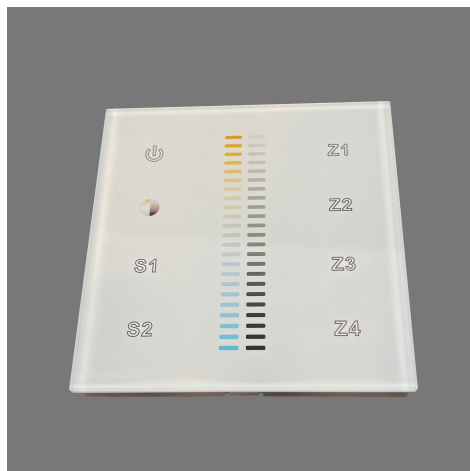

## 4 CHANNEL RGB+W RF CONTROLLER WALL MOUNTED (KOPIE)

|                       |              |    |    |
|-----------------------|--------------|----|----|
| VOLTAGE               | 230 V AC     | IP | 20 |
| DIMENSIONS LxWxH (mm) | 86 X 86 X 41 |    |    |

### MODELS

|   | ARTICLE N°   | DESCRIPTION  | COLOUR |
|---|--------------|--|--------|
|  | 900341001301 | 4 CHANNEL WARM/COLD WHITE RF CONTROLLER WALL MOUNTED | WHITE  |