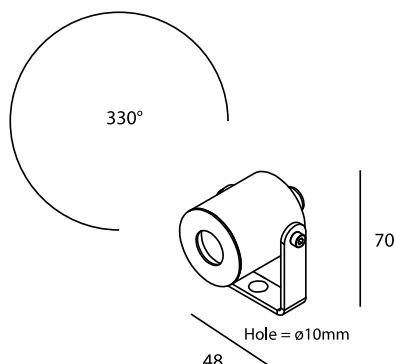

STIGMA

POWERLED(S)	1 x 5 Watt incl.	BEAM ANGLE	40°
ADJUSTABILITY	330*	CRI	90+
VOLTAGE	230 VAC	GEAR / DRIVER	230 VAC LED
MATERIAL	Aluminium	WEIGHT (KG)	0,3
IP	65	CABLE	2,5 M INCLUDED

MODELS

	ARTICLE N°	DESCRIPTION	COLOUR	KELVIN	LUMEN
	03210002702	STIGMA EXTERIOR WARM WHITE	BLACK STRUC.	2700	490
	03210003002	STIGMA EXTERIOR WARM WHITE	BLACK STRUC.	3000	500
	03210004002	STIGMA EXTERIOR NATURAL WHITE	BLACK STRUC.	4000	525
	03210002705	STIGMA EXTERIOR WARM WHITE	GREEN/GREY STRUC	2700	490
	03210003005	STIGMA EXTERIOR WARM WHITE	GREEN/GREY STRUC	3000	500
	03210004005	STIGMA EXTERIOR NATURAL WHITE	GREEN/GREY STRUC	4000	525
	03210002703	STIGMA EXTERIOR WARM WHITE	ANY RAL	2700	490
	03210003003	STIGMA EXTERIOR WARM WHITE	ANY RAL	3000	500
	03210004003	STIGMA EXTERIOR NATURAL WHITE	ANY RAL	4000	525