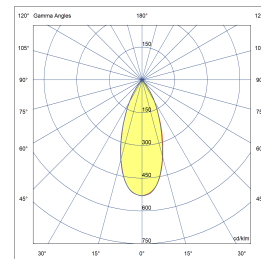

STIGMA

POWERLED(S)	1 x 5 Watt incl.	BEAM ANGLE	40°
ADJUSTABILITY	330*	CRI	90+
VOLTAGE	230 VAC	GEAR / DRIVER	230 VAC LED
MATERIAL	Aluminium	WEIGHT (KG)	0,3
IP	65	CABLE	2,5 M INCLUDED

MODELS

	ARTICLE N°	DESCRIPTION	COLOUR	KELVIN	LUMEN
	03210002702	STIGMA EXTERIOR WARM WHITE	BLACK STRUC.	2700	490
	03210003002	STIGMA EXTERIOR WARM WHITE	BLACK STRUC.	3000	500
	03210004002	STIGMA EXTERIOR NATURAL WHITE	BLACK STRUC.	4000	525
	03210002705	STIGMA EXTERIOR WARM WHITE	GREEN/GREY STRUC	2700	490
	03210003005	STIGMA EXTERIOR WARM WHITE	GREEN/GREY STRUC	3000	500
	03210004005	STIGMA EXTERIOR NATURAL WHITE	GREEN/GREY STRUC	4000	525
	03210002703	STIGMA EXTERIOR WARM WHITE	ANY RAL	2700	490
	03210003003	STIGMA EXTERIOR WARM WHITE	ANY RAL	3000	500
	03210004003	STIGMA EXTERIOR NATURAL WHITE	ANY RAL	4000	525