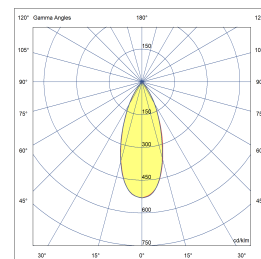

BENO-IT PENDANT

POWERLED(S)	1 x 5 Watt incl.	REFLECTOR	40° incl.
CRI	90+	VOLTAGE	230 VAC
GEAR / DRIVER	230 VAC LED	MATERIAL	Aluminium
WEIGHT (KG)	0,75	IP	20

SPECIAL: Brons & copper anodize look possible on demand