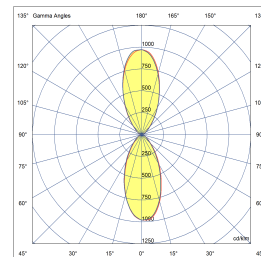

BENO-IT WALL

POWERLED(S)	1 x 5 Watt incl.	REFLECTOR	40° incl.
CRI	90+	VOLTAGE	230 VAC
GEAR / DRIVER	230 VAC LED	MATERIAL	Aluminium
WEIGHT (KG)	0,75	IP	20

SPECIAL: Brons & copper anodize look possible on demand