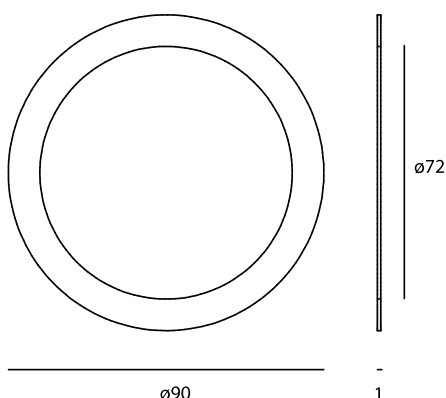

ADJUSTMENT RING Ø90 X Ø72 X 1 MM

MATERIAL	ALUMINIUM	COMPATIBLE	SPLENDOR FIXTURES
----------	-----------	------------	-------------------

SPECIAL: Other sizes available on request

MODELS

	ARTICLE N°	DESCRIPTION	COLOUR
	820009021002	ADJUSTMENT RING FOR RECESSED FIXTURES 90 X 72 MM 1 MM THICK	BLACK STRUC.
	820009021001	ADJUSTMENT RING FOR RECESSED FIXTURES 90 X 72 MM 1 MM THICK	WHITE STRUC.
	820009021003	ADJUSTMENT RING FOR RECESSED FIXTURES 90 X 72 MM 1 MM THICK	ANY RAL