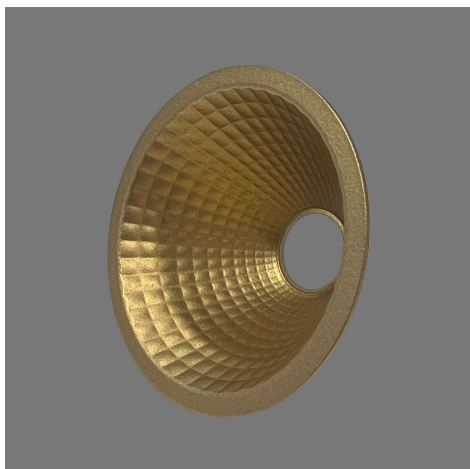

SPLENDOR OPTIC IN GOLD

REFLECTOR	FITS SPLENDOR SERIES	MATERIAL	ALUMINIUM
-----------	----------------------	----------	-----------

SPECIAL: Fits complete Splendor series

MODELS

	ARTICLE N°	DESCRIPTION	COLOUR
	007370000014	SPLENDOR OPTIC IN GOLD	GOLD