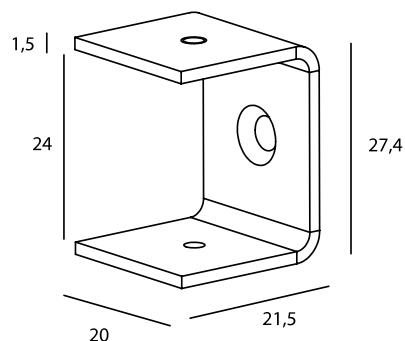

FIXATION BRACKET SET IN STAINLESS STEEL

MATERIAL	STAINLESS STEEL
----------	-----------------

SPECIAL: Fits Led Premount Profile Small 22 x 22 x 2

MODELS

	ARTICLE N°	DESCRIPTION	COLOUR
	811003138120	LEDPROFILE PREMOUNT 22 X 22 X 2 FIXATION BRACKET SET	STAINLESS STEEL