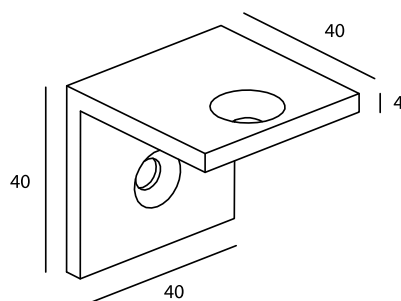

SET OF WALBRACKETS UP-DOWN FOR LARGE 48 X 60 PROFILE

MATERIAL	ALUMINIUM
----------	-----------

SPECIAL: Fits Led Profile Small 19 x 18

MODELS

	ARTICLE N°	DESCRIPTION	COLOUR
	821030030016	WALBRACKETS UP-DOWN FOR LARGE 48 X 60 PROFILE	NATURAL ANODIZED
	821030030003	WALBRACKETS UP-DOWN FOR LARGE 48 X 60 PROFILE	ANY RAL