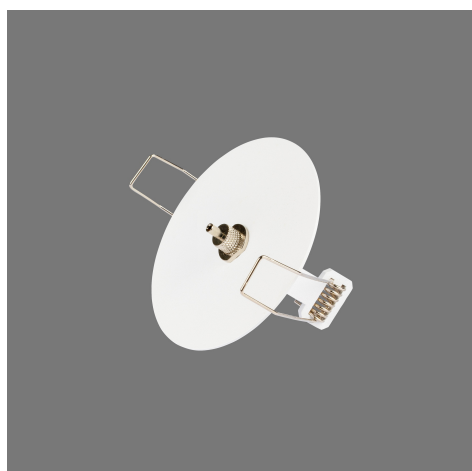

## LEDPROFILE CABLE SUSPENSION PART 100MM

70

MATERIAL	STEEL	CUTOUT SHAPE / SIZE	70 MM
----------	-------	---------------------	-------

## MODELS

	ARTICLE N°	DESCRIPTION	COLOUR
	822011211002	CABLE CONNECTION +/- OR SUSPENSION PART ø 100 MM	BLACK STRUC.
	822011211001	CABLE CONNECTION +/- OR SUSPENSION PART ø 100 MM	WHITE STRUC.
	822011211003	CABLE CONNECTION +/- OR SUSPENSION PART ø 100 MM	ANY RAL