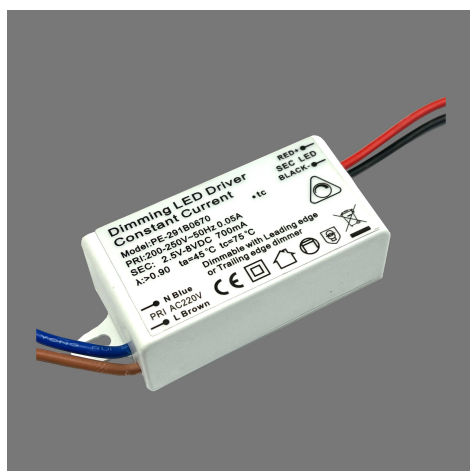

POWER SUPPLY 700MA 5,6W

MAX. POWER	5,6W	VOLTAGE	input -230-240VAC - 50/60 Hz
FORWARD VOLTAGE	2,5 - 8 V DC	WEIGHT	0,040
CUTOUT SHAPE / SIZE	35 mm	IP	20
DIMMABLE	TRIAC DIMMING	OUTPUT CURRENT	700mA
DIMENSIONS LxWxH (mm)	75 x 30 x 20		

MODELS

ARTICLE N°	DESCRIPTION	COLOUR
 800401127001	POWER SUPPLY 700mA 5,6W	WHITE