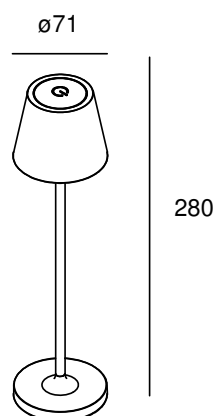

## JULIE

SMD LED(S)	26 pcs	MAX. POWER	1,5 Watt incl.
LENS	120°	CRI	80+
VOLTAGE	input 230 VAC - 50/60 Hz	MATERIAL	Aluminium +
WEIGHT	0,380 KG	IP	54
DIMMABLE	10% - 100%	KELVIN	Setable 2200 - 2700 - 3000
BATTERY TYPE	Lithium-ion	BATTERY CAPACITY	1900mA, 3,7V
BATTERY CHARGING TIME	3 hrs	BATTERY WORK TIME	8 to 10 hrs
VOLTAGE OUTPUT	output 5V dc 1A(2A)		

## MODELS

	ARTICLE N°	DESCRIPTION	COLOUR	KELVIN	LUMEN
	002062042302	RECHARGABLE JULIE CORDLESS TABLE LAMP WITH TOUCH -DIM	BLACK STRUC.	2200/2700/3000	130
	002062042301	RECHARGABLE JULIE CORDLESS TABLE LAMP WITH TOUCH -DIM	WHITE STRUC.	2200/2700/3000	130
	002062042304	RECHARGABLE JULIE CORDLESS TABLE LAMP WITH TOUCH -DIM	BRICK STRUC.	2200/2700/3000	130

**002062042305** RECHARGABLE JULIE CORDLESS TABLE LAMP WITH TOUCH  
-DIM

GREEN STRUC.

2200/2700/3000

130