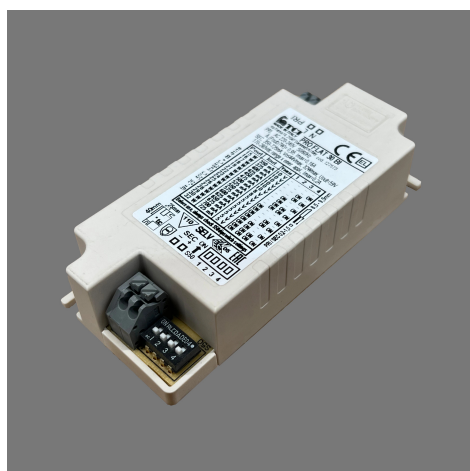

## POWER SUPPLY 350/725MA 15-32W

MAX. POWER	15 - 32W	VOLTAGE	input -230-240VAC - 50/60 Hz
FORWARD VOLTAGE	170 - 280V DC	WEIGHT	0,085
CUTOUT SHAPE / SIZE	50 mm	IP	20
OUTPUT CURRENT	350mA - 725mA	DIMENSIONS LxWxH (mm)	98 x 42 x 22

### MODELS

ARTICLE N°	DESCRIPTION	COLOUR
 <b>800013207251</b>	POWER SUPPLY 350/725mA 15-32W	WHITE