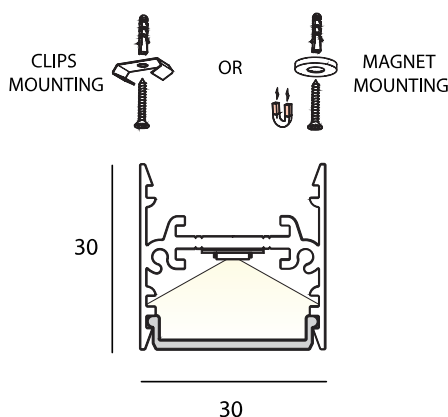

LINJA FLAT IP20 24VDC 14,4W

SMD LED(S)	180 per meter	MAX. POWER	14,4 Watt 0,6Amp per meter
BEAM ANGLE	120°	CRI	90+(opal) 75+(Black)
VOLTAGE	24 VDC	GEAR / DRIVER	Not included
MATERIAL	Aluminium / Pc	MAX. LENGTH	50/6000 mm (1 profile/ 1 defuser)
WEIGHT (KG)	1,6	IP	20
ORDER	PER METER		