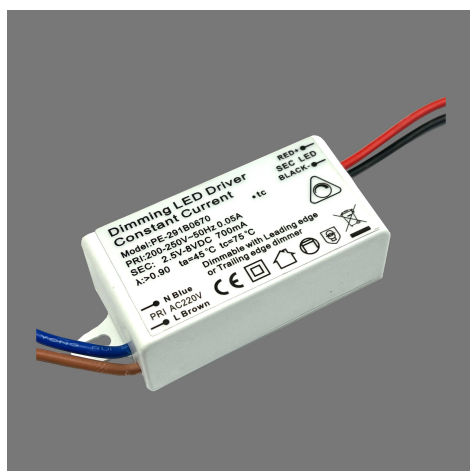

POWER SUPPLY 700MA 5,6W

MAX. POWER	5,6W	VOLTAGE	input -230-240VAC - 50/60 Hz
FORWARD VOLTAGE	2,5 - 8 V DC	WEIGHT	0,06
CUTOUT SHAPE / SIZE	35 mm	IP	65
DIMMABLE	TRIAC DIMMING	OUTPUT CURRENT	700mA
DIMENSIONS LxWxH (mm)	75 x 30 x 20		

MODELS

ARTICLE N°	DESCRIPTION	COLOUR
 800402127001	POWER SUPPLY 700mA 5,6W	WHITE