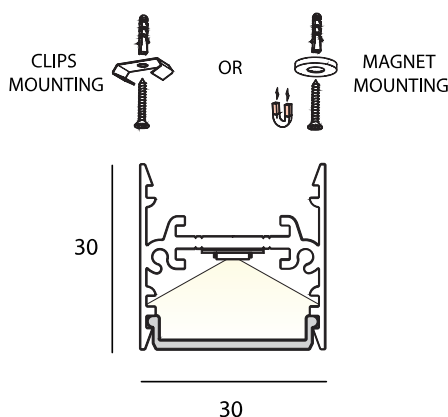

# LINJA FLAT IP20 24VDC 9,6W

SMD LED(S)	180 per meter	MAX. POWER	9,6 Watt 0,4Amp per meter
BEAM ANGLE	120°	CRI	90+(opal) 75+(Black)
VOLTAGE	24 VDC	GEAR / DRIVER	Not included
MATERIAL	Aluminium / Pc	MAX. LENGTH	50/6000 mm (1 profile/ 1 defuser)
WEIGHT (KG)	1,6	IP	20
ORDER	PER METER		