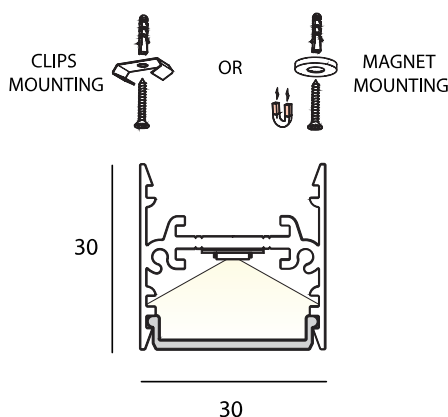

LINJA FLAT IP20 24VDC 28,8W

SMD LED(S)	360 per meter	MAX. POWER	28,8 Watt 1,2Amp per meter
BEAM ANGLE	120°	CRI	90+(opal) 75+(Black)
VOLTAGE	24 VDC	GEAR / DRIVER	Not included
MATERIAL	Aluminium / Pc	MAX. LENGTH	50/6000 mm (1 profile/ 1 defuser)
WEIGHT (KG)	1,7	IP	20
ORDER	PER METER		