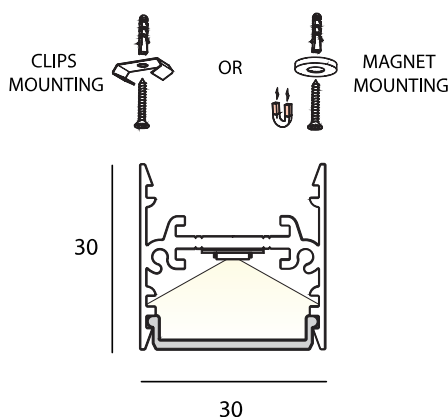

# LINJA FLAT IP20 24VDC 22W

SMD LED(S)	128 per meter	MAX. POWER	22 Watt 0,92Amp per meter
BEAM ANGLE	120°	CRI	80+(opal) 70+(Black)
VOLTAGE	24 VDC	GEAR / DRIVER	Not included
MATERIAL	Aluminium / Pc	MAX. LENGTH	50/6000 mm (1 profile/ 1 defuser)
WEIGHT (KG)	1,6	IP	20
ORDER	PER METER		

**OPTIONS:** INTERNAL DRIVER = ORDER SEPARATELY :  
 LINJA POWER SUPPLY 24VDC 20W P/M  
 ORDER CODE : 800241070030