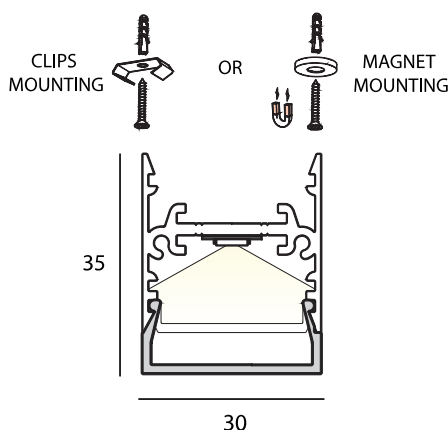

LINJA HIGH IP20 24VDC 14,4W

SMD LED(S)	180 per meter	MAX. POWER	14,4 Watt 0,6Amp per meter
BEAM ANGLE	120°	CRI	90+(opal) 75+(Black)
VOLTAGE	24 VDC	GEAR / DRIVER	Not included
MATERIAL	Aluminium / Pc	MAX. LENGTH	50/6000 mm (1 profile/ 1 defuser)
WEIGHT (KG)	1,6	IP	20
ORDER	PER METER		