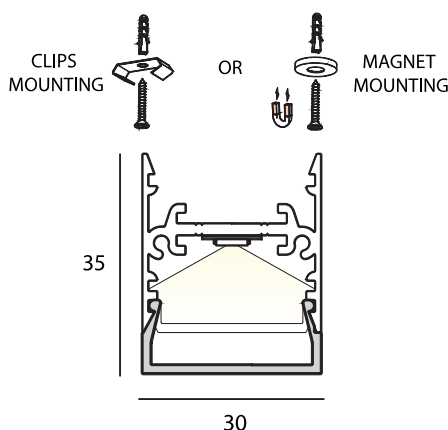

LINJA HIGH IP20 24VDC 28,8W

SMD LED(S)	360 per meter	MAX. POWER	28,8 Watt 1,2Amp per meter
BEAM ANGLE	120°	CRI	90+(opal) 75+(Black)
VOLTAGE	24 VDC	GEAR / DRIVER	Not included
MATERIAL	Aluminium / Pc	MAX. LENGTH	50/6000 mm (1 profile/ 1 defuser)
WEIGHT (KG)	1,6	IP	20
ORDER	PER METER		