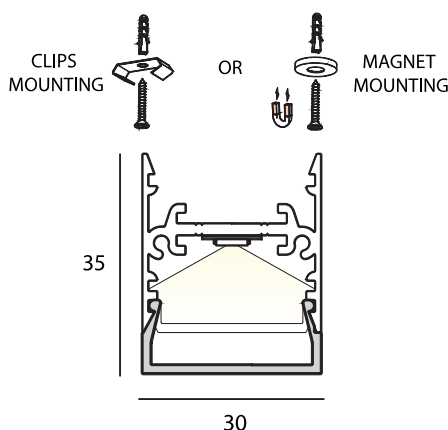

# LINJA HIGH IP20 24VDC 18W

SMD LED(S)	COB	MAX. POWER	18 Watt 0,75Amp per meter
BEAM ANGLE	120°	CRI	90+(opal) 75+(Black)
VOLTAGE	24 VDC	GEAR / DRIVER	Not included
MATERIAL	Aluminium / Pc	MAX. LENGTH	50/6000 mm (1 profile/ 1 defuser)
WEIGHT (KG)	1,6	IP	20
ORDER	PER METER		