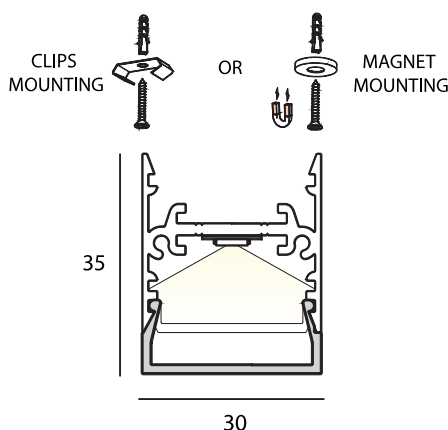

LINJA HIGH IP20 24VDC 18W

SMD LED(S)	128 per meter	MAX. POWER	22 Watt 0,92Amp per meter
BEAM ANGLE	120°	CRI	90+(opal) 75+(Black)
VOLTAGE	24 VDC	GEAR / DRIVER	Not included
MATERIAL	Aluminium / Pc	MAX. LENGTH	50/6000 mm (1 profile/ 1 defuser)
WEIGHT (KG)	1,6	IP	20
ORDER	PER METER		