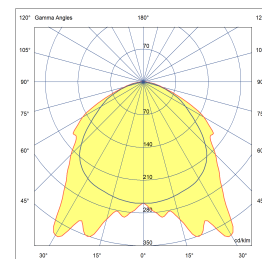

LEDPROFILE SKAB MONOCHROME IP20 24VDC

SMD LED(S)	180 per meter	MAX. POWER	14,5 Watt 0,60Amp per meter
BEAM ANGLE	120°	CRI	90+
VOLTAGE	24 VDC	GEAR / DRIVER	Not included
MATERIAL	Aluminium / Pmma	MAX. LENGTH	50/6000 mm (2 profile/1 defuser)
WEIGHT (KG)	0,3	IP	20
ORDER	PER METER		