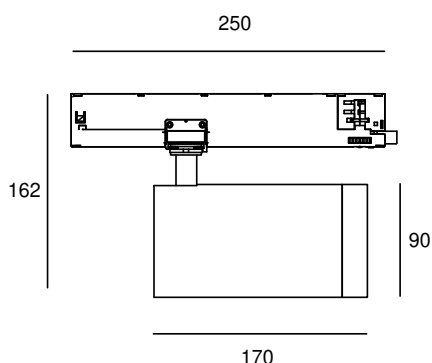

SHOP TRACK

POWERLED(S)	1 x 34 Watt incl.	LENS	60° incl.
CRI	90+	VOLTAGE	230 VAC
GEAR / DRIVER	Included	MATERIAL	Aluminium
WEIGHT	0,98	IP	20

SPECIAL: 3 honeycombs type 1,8 / 2,0 / 2,5 included in package

OPTIONS: Optic lenses 15°, 25°, 36° and 80° available on request

MODELS

	ARTICLE N°	DESCRIPTION	COLOUR	KELVIN	LUMEN
	009011143002	SHOP TRACK SPOT INT. WARM WHITE	BLACK STRUC.	3000	2600
			BLACK STRUC.	4000	
			WHITE STRUC.	3000	
			WHITE STRUC.	4000	