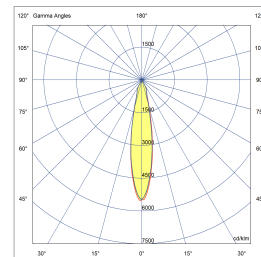

SHOP TRACK

POWERLED(S)	1 x 34 Watt incl.	LENS	60° incl.
CRI	90+	VOLTAGE	230 VAC
GEAR / DRIVER	Included	MATERIAL	Aluminium
WEIGHT	0,98	IP	20

SPECIAL: 3 honeycombs type 1,8 / 2,0 / 2,5 included in package

OPTIONS: Optic lenses 15°, 25°, 36° and 80° available on request

MODELS

	ARTICLE N°	DESCRIPTION	COLOUR	KELVIN	LUMEN
	009011143002	SHOP TRACK SPOT INT. WARM WHITE	BLACK STRUC.	3000	2600
			BLACK STRUC.	4000	
			WHITE STRUC.	3000	
			WHITE STRUC.	4000	