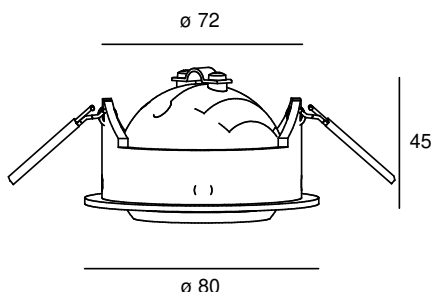

# SPLENDOR ROUND DIRECTABLE

POWERLED(S)	1 x 8 Watt incl.	LENS	40° incl.
CRI	90+	VOLTAGE	230 VAC
GEAR / DRIVER	230 VAC LED	MATERIAL	Aluminium
MOUNTING DEPTH	45 mm	WEIGHT	0,250
CUTOUT SHAPE / SIZE	72 mm	IP	20

## MODELS

	ARTICLE N°	DESCRIPTION	COLOUR	KELVIN	LUMEN
	007101312702	SPLENDOR ROUND DIRECTABLE INT. WARM WHITE	BLACK STRUC.	2700	600
	007101313002	SPLENDOR ROUND DIRECTABLE INT. WARM WHITE	BLACK STRUC.	3000	600
	007101312701	SPLENDOR ROUND DIRECTABLE INT. WARM WHITE	WHITE STRUC.	2700	600
	007101313001	SPLENDOR ROUND DIRECTABLE INT. WARM WHITE	WHITE STRUC.	3000	600
	007101312703	SPLENDOR ROUND DIRECTABLE INT. WARM WHITE	ANY RAL	2700	600
	007101313003	SPLENDOR ROUND DIRECTABLE INT. WARM WHITE	ANY RAL	3000	600