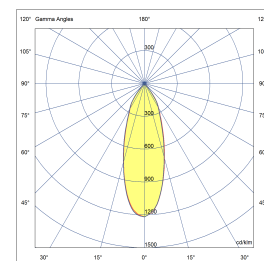

# SPLENDOR ROUND DIRECTABLE

POWERLED(S)	1 x 8 Watt incl.	LENS	40° incl.
CRI	90+	VOLTAGE	230 VAC
GEAR / DRIVER	230 VAC LED	MATERIAL	Aluminium
MOUNTING DEPTH	45 mm	WEIGHT	0,250
CUTOUT SHAPE / SIZE	72 mm	IP	20

## MODELS

	ARTICLE N°	DESCRIPTION	COLOUR	KELVIN	LUMEN
	007101312702	SPLENDOR ROUND DIRECTABLE INT. WARM WHITE	BLACK STRUC.	2700	600
	007101313002	SPLENDOR ROUND DIRECTABLE INT. WARM WHITE	BLACK STRUC.	3000	600
	007101312701	SPLENDOR ROUND DIRECTABLE INT. WARM WHITE	WHITE STRUC.	2700	600
	007101313001	SPLENDOR ROUND DIRECTABLE INT. WARM WHITE	WHITE STRUC.	3000	600
	007101312703	SPLENDOR ROUND DIRECTABLE INT. WARM WHITE	ANY RAL	2700	600
	007101313003	SPLENDOR ROUND DIRECTABLE INT. WARM WHITE	ANY RAL	3000	600