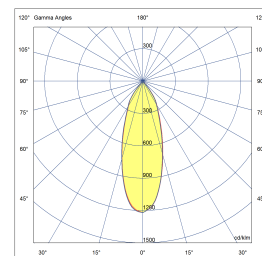

SPLENDOR ROUND

VOLTAGE OUTPUT	1 x 8 Watt icl.	REFLECTOR	40° incl.
CRI	90+	VOLTAGE	230 VAC
GEAR / DRIVER	230 VAC LED	MATERIAL	Aluminium
MOUNTING DEPTH	65 mm	WEIGHT	0,250
CUTOUT SHAPE / SIZE	70 mm	IP	44

SPECIAL: Torsion springs and Leaf springs included.

MODELS

	ARTICLE N°	DESCRIPTION	COLOUR	KELVIN	LUMEN
	007062212702	SPLENDOR ROUND EXT. WARM WHITE	BLACK STRUC.	2700	600
	007062213002	SPLENDOR ROUND EXT. WARM WHITE	BLACK STRUC.	3000	600
	007062212701	SPLENDOR ROUND EXT. WARM WHITE	WHITE STRUC.	2700	600
	007062213001	SPLENDOR ROUND EXT. WARM WHITE	WHITE STRUC.	3000	600
	007062212703	SPLENDOR ROUND EXT. WARM WHITE	ANY RAL	2700	600
	007062213003	SPLENDOR ROUND EXT. WARM WHITE	ANY RAL	3000	600