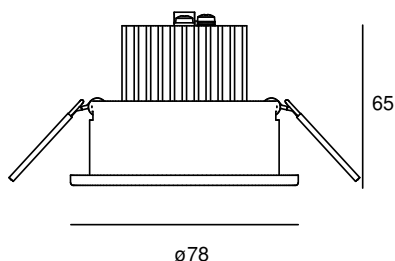

SPLENDOR ROUND

VOLTAGE OUTPUT	1 x 8 Watt icl.	REFLECTOR	40° incl.
CRI	90+	VOLTAGE	230 VAC
GEAR / DRIVER	230 VAC LED	MATERIAL	Aluminium
MOUNTING DEPTH	65 mm	WEIGHT	0,250
CUTOUT SHAPE / SIZE	70 mm	IP	44

SPECIAL: Torsion springs and Leaf springs included.

MODELS

	ARTICLE N°	DESCRIPTION	COLOUR	KELVIN	LUMEN
	007062212702	SPLENDOR ROUND EXT. WARM WHITE	BLACK STRUC.	2700	600
	007062213002	SPLENDOR ROUND EXT. WARM WHITE	BLACK STRUC.	3000	600
	007062212701	SPLENDOR ROUND EXT. WARM WHITE	WHITE STRUC.	2700	600
	007062213001	SPLENDOR ROUND EXT. WARM WHITE	WHITE STRUC.	3000	600
	007062212703	SPLENDOR ROUND EXT. WARM WHITE	ANY RAL	2700	600
	007062213003	SPLENDOR ROUND EXT. WARM WHITE	ANY RAL	3000	600