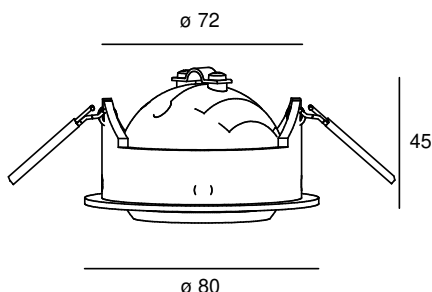

SPLENDOR ROUND DIRECTABLE

| | | | |
|---------------------|------------------|----------|-----------|
| POWERLED(S) | 1 x 8 Watt incl. | LENS | 40° |
| CRI | 90+ | VOLTAGE | 230 VAC |
| GEAR / DRIVER | 230 VAC LED | MATERIAL | Aluminium |
| MOUNTING DEPTH | 45 mm | WEIGHT | 0,250 |
| CUTOUT SHAPE / SIZE | 73 mm | IP | 44 |

SPECIAL: Torsion springs and Leaf springs included.

MODELS

| | ARTICLE N° | DESCRIPTION | COLOUR | KELVIN | LUMEN |
|---|--------------|---|--------------|--------|-------|
|  | 007102212702 | SPLENDOR ROUND DIRECTABLE EXT. WARM WHITE | BLACK STRUC. | 2700 | 600 |
| | 007102213002 | SPLENDOR ROUND DIRECTABLE EXT. WARM WHITE | BLACK STRUC. | 3000 | 600 |
|  | 007102212701 | SPLENDOR ROUND DIRECTABLE EXT. WARM WHITE | WHITE STRUC. | 2700 | 600 |
| | 007102213001 | SPLENDOR ROUND DIRECTABLE EXT. WARM WHITE | WHITE STRUC. | 3000 | 600 |
|  | 007102212703 | SPLENDOR ROUND DIRECTABLE EXT. WARM WHITE | ANY RAL | 2700 | 600 |
| | 007102213003 | SPLENDOR ROUND DIRECTABLE EXT. WARM WHITE | ANY RAL | 3000 | 600 |