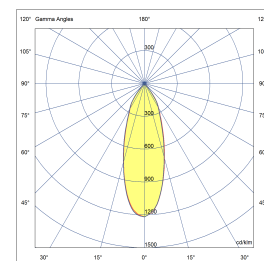

SPLENDOR ROUND DIRECTABLE

| | | | |
|---------------------|------------------|----------|-----------|
| POWERLED(S) | 1 x 8 Watt incl. | LENS | 40° |
| CRI | 90+ | VOLTAGE | 230 VAC |
| GEAR / DRIVER | 230 VAC LED | MATERIAL | Aluminium |
| MOUNTING DEPTH | 45 mm | WEIGHT | 0,250 |
| CUTOUT SHAPE / SIZE | 73 mm | IP | 44 |