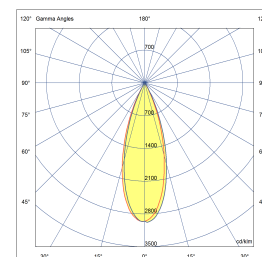

DOT 3

65 x 27

POWERLED(S)	3 x 2 Watt incl.	LENS	36°
CRI	90+	VOLTAGE	6W - 500mA
GEAR / DRIVER	Included L 110 x H 22 x W 40	POWER SUPPLY	500mA, 10-18V-, Max.9W
FORWARD VOLTAGE	25V	MATERIAL	Aluminium
MOUNTING DEPTH	40 mm	WEIGHT	0,180 KG
CUTOUT SHAPE / SIZE	Square 65mm x 27mm	IP	20