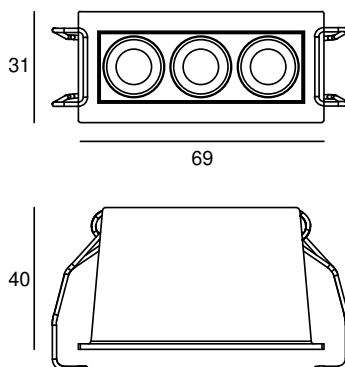

DOT 3

65 x 27

POWERLED(S)	3 x 2 Watt incl.	LENS	36°
CRI	90+	VOLTAGE	6W - 500mA
GEAR / DRIVER	Included L 110 x H 22 x W 40	POWER SUPPLY	500mA, 10-18V-, Max.9W
FORWARD VOLTAGE	25V	MATERIAL	Aluminium
MOUNTING DEPTH	40 mm	WEIGHT	0,180 KG
CUTOUT SHAPE / SIZE	Square 65mm x 27mm	IP	20