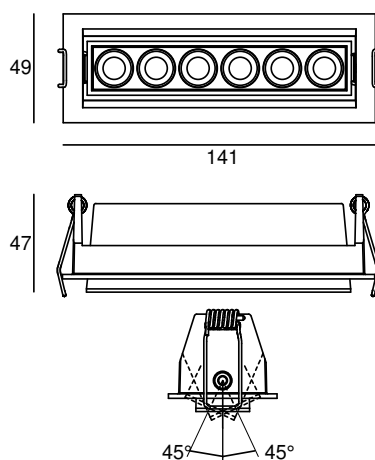

DOT 6 DIRECTABLE

132 x 40

POWERLED(S)	6 x 2 Watt incl.	LENS	36°
ADJUSTABILITY	45°	CRI	90+
VOLTAGE	12W - 500mA	GEAR / DRIVER	Included L 110 x H 22 x W 40
POWER SUPPLY	500mA, 12-24V-, Max.12W	FORWARD VOLTAGE	30V
MATERIAL	Aluminium	MOUNTING DEPTH	40 mm
WEIGHT	0,230 KG	CUTOUT SHAPE / SIZE	Square 132mm x 40mm
IP	20		

035101312706
035101313006

DOT 6 DIRECTABLE INT. WARM WHITE
DOT 6 DIRECTABLE INT. WARM WHITE

WHITE STRUC.
WHITE STRUC.

WHITE STRUC.
WHITE STRUC.

2700 826
3000 826

035101312707
035101313007

DOT 6 DIRECTABLE INT. WARM WHITE
DOT 6 DIRECTABLE INT. WARM WHITE