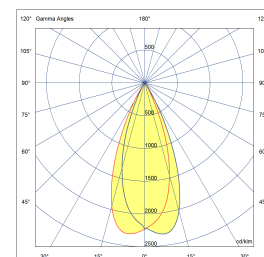

DOT 6 DIRECTABLE

132 x 40

POWERLED(S)	6 x 2 Watt incl.	LENS	36°
ADJUSTABILITY	45°	CRI	90+
VOLTAGE	12W - 500mA	GEAR / DRIVER	Included L 110 x H 22 x W 40
POWER SUPPLY	500mA, 12-24V-, Max.12W	FORWARD VOLTAGE	30V
MATERIAL	Aluminium	MOUNTING DEPTH	40 mm
WEIGHT	0,230 KG	CUTOUT SHAPE / SIZE	Square 132mm x 40mm
IP	20		