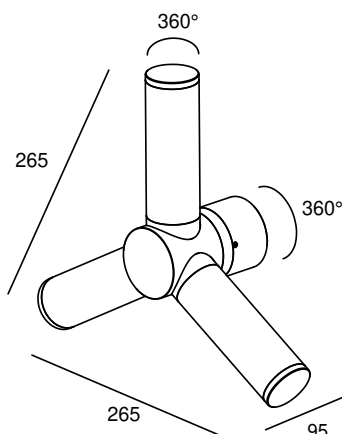

TRIPOD 3 WALL

POWERLED(S)	6 x 5 Watt incl.	ADJUSTABILITY	360°
CRI	90+	VOLTAGE	230 VAC - 50/60 Hz
GEAR / DRIVER	230 VAC LED	MATERIAL	Aluminium
WEIGHT	0,75 KG	IP	20

SPECIAL: Other finishing on request, real brons, real stainless steel 316L EL

MODELS

	ARTICLE N°	DESCRIPTION	COLOUR	KELVIN	LUMEN
	012131132702	TRIPOD 1 WALL INT. WARM WHITE	BLACK STRUC.	2700	x
	012131133002	TRIPOD 1 WALL INT. WARM WHITE	BLACK STRUC.	3000	x
	012131134002	TRIPOD 1 WALL INT. NATURAL WHITE	BLACK STRUC.	4000	x
	012131132715	TRIPOD 1 WALL INT. WARM WHITE	GREY STRUC.	2700	x
	012131133015	TRIPOD 1 WALL INT. WARM WHITE	GREY STRUC.	3000	x
	012131134015	TRIPOD 1 WALL INT. NATURAL WHITE	GREY STRUC.	4000	x
	012131132703	TRIPOD 1 WALL INT. WARM WHITE	ANY RAL	2700	x
	012131133003	TRIPOD 1 WALL INT. WARM WHITE	ANY RAL	3000	x
	012131134003	TRIPOD 1 WALL INT. NATURAL WHITE	ANY RAL	4000	x