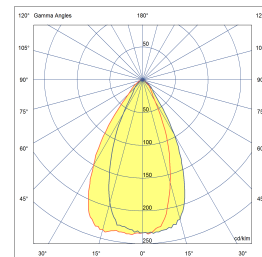

TRIPOD 3 WALL

POWERLED(S)	6 x 5 Watt incl.	ADJUSTABILITY	360°
CRI	90+	VOLTAGE	230 VAC - 50/60 Hz
GEAR / DRIVER	230 VAC LED	MATERIAL	Aluminium
WEIGHT	0,75 KG	IP	20

SPECIAL: Other finishing on request, real brons, real stainless steel 316L EL

MODELS

	ARTICLE N°	DESCRIPTION	COLOUR	KELVIN	LUMEN
	012131132702	TRIPOD 1 WALL INT. WARM WHITE	BLACK STRUC.	2700	x
	012131133002	TRIPOD 1 WALL INT. WARM WHITE	BLACK STRUC.	3000	x
	012131134002	TRIPOD 1 WALL INT. NATURAL WHITE	BLACK STRUC.	4000	x
	012131132715	TRIPOD 1 WALL INT. WARM WHITE	GREY STRUC.	2700	x
	012131133015	TRIPOD 1 WALL INT. WARM WHITE	GREY STRUC.	3000	x
	012131134015	TRIPOD 1 WALL INT. NATURAL WHITE	GREY STRUC.	4000	x
	012131132703	TRIPOD 1 WALL INT. WARM WHITE	ANY RAL	2700	x
	012131133003	TRIPOD 1 WALL INT. WARM WHITE	ANY RAL	3000	x
	012131134003	TRIPOD 1 WALL INT. NATURAL WHITE	ANY RAL	4000	x