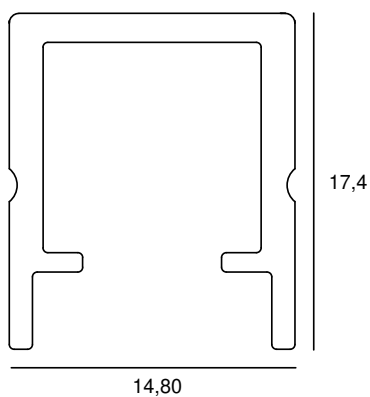

COVER SMALL 19 X 18

| | |
|----------|--------------|
| MATERIAL | PMMA / PLEXI |
|----------|--------------|

SPECIAL: Fits Led Profile Small 19 x 18

MODELS

| | ARTICLE N° | DESCRIPTION | COLOUR | SIZE |
|--|--------------|-------------------------------|-------------|----------|
| | 802138000000 | COVER FOR LED PROFILE 19 X 18 | CLEAR | 3 METERS |
| | 802168000000 | COVER FOR LED PROFILE 19 X 18 | CLEAR | 6 METERS |
| | 802139000000 | COVER FOR LED PROFILE 19 X 18 | DAY & NIGHT | 3 METERS |
| | 802169000000 | COVER FOR LED PROFILE 19 X 18 | DAY & NIGHT | 6 METERS |
| | 802137000000 | COVER FOR LED PROFILE 19 X 18 | OPAL | 3 METERS |
| | 802167000000 | COVER FOR LED PROFILE 19 X 18 | OPAL | 6 METERS |