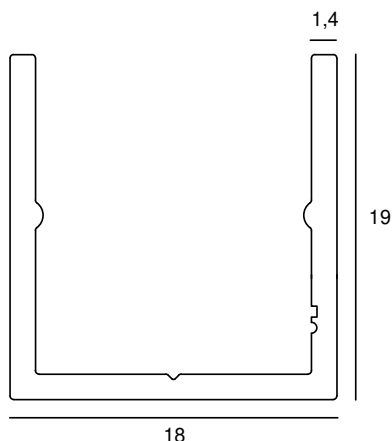

LED PROFILE SMALL 19 X 18

MATERIAL	ALUMINIUM
----------	-----------

MODELS

	ARTICLE N°	DESCRIPTION	COLOUR	SIZE
	80113000002	LED PROFILE SMALL 19 x 18 MM	BLACK STRUC.	3 METERS
	80116000002	LED PROFILE SMALL 19 x 18 MM	BLACK STRUC.	6 METERS
	80113000001	LED PROFILE SMALL 19 x 18 MM	WHITE STRUC.	3 METERS
	80116000001	LED PROFILE SMALL 19 x 18 MM	WHITE STRUC.	6 METERS
	80113000016	LED PROFILE SMALL 19 x 18 MM	ANODIZED	3 METERS
	80116000016	LED PROFILE SMALL 19 x 18 MM	ANODIZED	6 METERS