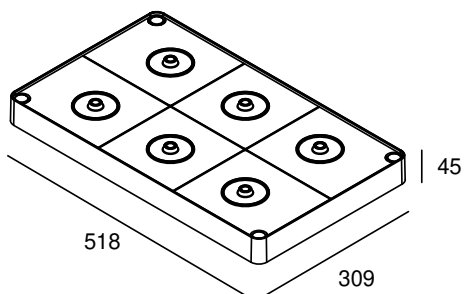

# JULIE LOADING DOCK

VOLTAGE	input 230 VAC - 50/60 Hz	MATERIAL	ABS
WEIGHT	2,7 KG	IP	20
VOLTAGE OUTPUT	output 5V dc 6A		

**OPTIONS:** Including Charging base with cable and USB charger

## MODELS

ARTICLE N°	DESCRIPTION	COLOUR
 <b>002003040002</b>	JULIE Loading Dock for 6pcs	BLACK