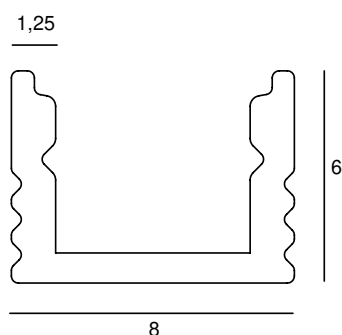

SKAB LED PROFILE SMALL 8 X 6

MATERIAL	ALUMINIUM
----------	-----------

SPECIAL: Fits Skab & Glow cover small

MODELS

	ARTICLE N°	DESCRIPTION	COLOUR	SIZE
	80413000002	SKAB LED PROFILE SMALL 8 x 6	BLACK STRUC.	3 METERS
	80413000001	SKAB LED PROFILE SMALL 8 x 6	WHITE STRUC.	3 METERS
	80413000016	PREMOUNT PROFILE FOR LED PROFILE SMALL 19 X 18	ANODIZED	3 METERS