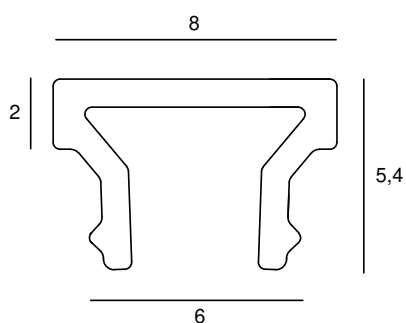

SKAB & GLOW DIFFUSER SMALL

MATERIAL	PMMA / PLEXI
----------	--------------

SPECIAL: Fits Skab Led Profile 8 x 6 / Fits Glow Led Profile 30 x 10

MODELS

	ARTICLE N°	DESCRIPTION	COLOUR	SIZE
	805137000000	COVER FOR LED PROFILE 19 X 18	OPAL	3 METERS
	805167000000	COVER FOR SKAB LED PROFILE 8 X 6	OPAL	6 METERS