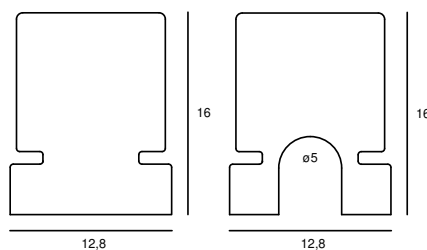

ENDCAP COVER SMALL 19 X 18

MATERIAL	PMMA / PLEXI
----------	--------------

SPECIAL: Fits Led Profile Small 19 x 18

MODELS

	ARTICLE N°	DESCRIPTION	COLOUR	SIZE
	803007008000	ENDCAP OPAAL FOR COVER SMALL PROFILE 19 x 18	OPAL	NO HOLE
	803007008100	b	OPAL	WITH HOLE