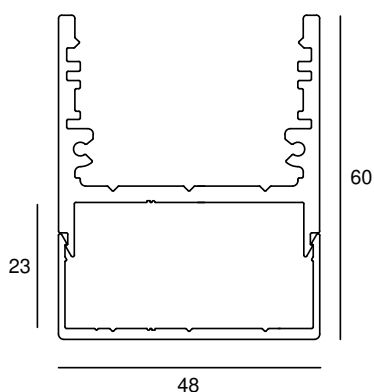

LED PROFILE LARGE 48 X 60

| | |
|----------|-----------|
| MATERIAL | ALUMINIUM |
|----------|-----------|

MODELS

| | ARTICLE N° | DESCRIPTION | COLOUR | SIZE |
|--|-------------|---|--------------|----------|
| | 80713000002 | LARGE LED PROFILE 48 X 60 | BLACK STRUC. | 3 METERS |
| | 80716000002 | LARGE LED PROFILE 48 X 60 | BLACK STRUC. | 6 METERS |
| | 80713000001 | LARGE LED PROFILE 48 X 60 | WHITE STRUC. | 3 METERS |
| | 80716000001 | LARGE LED PROFILE 48 X 60 | WHITE STRUC. | 6 METERS |
| | 80713000016 | DEEP PREMOUNT PROFILE FOR LED PROFILE SMALL 19 X 18 | ANODIZED | 3 METERS |
| | 80716000016 | LARGE LED PROFILE 48 X 60 | ANODIZED | 6 METERS |