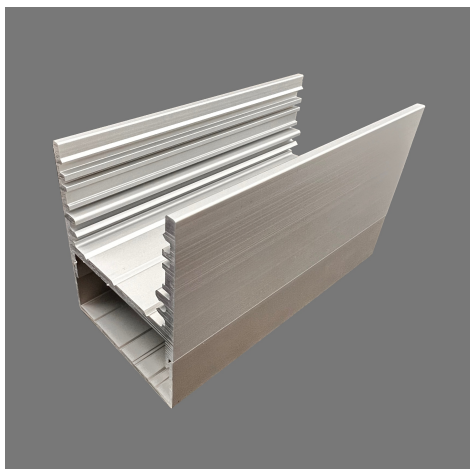

LED PROFILE LARGE 48 X 60

| | |
|----------|-----------|
| MATERIAL | ALUMINIUM |
|----------|-----------|

MODELS

| | ARTICLE N° | DESCRIPTION | COLOUR | SIZE |
|--|-------------|---|--------------|----------|
| | 80713000002 | LARGE LED PROFILE 48 X 60 | BLACK STRUC. | 3 METERS |
| | 80716000002 | LARGE LED PROFILE 48 X 60 | BLACK STRUC. | 6 METERS |
| | 80713000001 | LARGE LED PROFILE 48 X 60 | WHITE STRUC. | 3 METERS |
| | 80716000001 | LARGE LED PROFILE 48 X 60 | WHITE STRUC. | 6 METERS |
| | 80713000016 | DEEP PREMOUNT PROFILE FOR LED PROFILE SMALL 19 X 18 | ANODIZED | 3 METERS |
| | 80716000016 | LARGE LED PROFILE 48 X 60 | ANODIZED | 6 METERS |