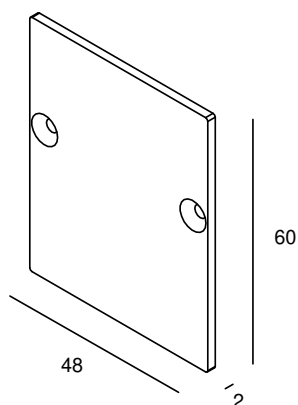

ALU ENDPLATE FOR PROFILE LARGE 48MM

MATERIAL	ALUMINIUM
----------	-----------

MODELS

	ARTICLE N°	DESCRIPTION	COLOUR
	020110008002	ALU CLOSED ENDCAP FOR SMALL PROFILE 19 x 18	BLACK STRUC.
	020110008001	ALU CLOSED ENDCAP FOR SMALL PROFILE 19 x 18	WHITE STRUC.
	020110008016	ALU ENDPLATE FOR LARGE PROFILE 48 X 60 MM INCL. 2 SCREWS	ANODIZED