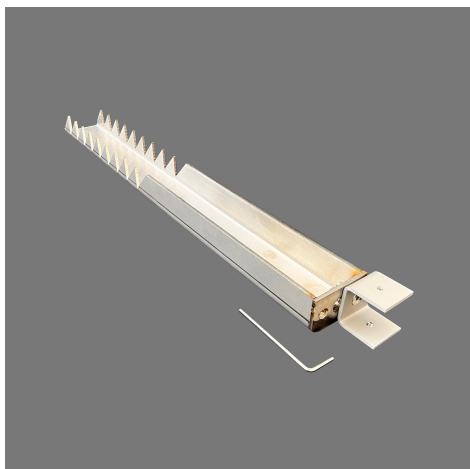

## LED PROFILE SMALL EARTH PIKE

MATERIAL	STAINLESS STEEL 304
----------	---------------------

**SPECIAL:** Fits Led Profile Small 19 x 18

### MODELS

	ARTICLE N°	DESCRIPTION	MATERIAL
	819202120020	LED PROFILE SMALL EARTH PIKE SET	SS 316