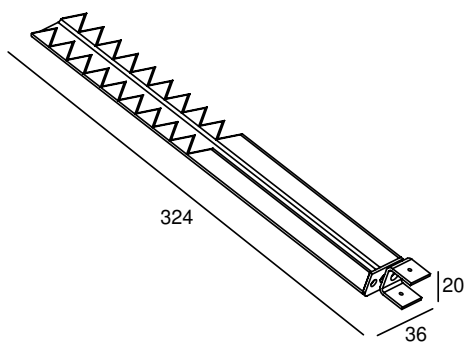

## LED PROFILE SMALL EARTH PIKE

MATERIAL	STAINLESS STEEL 304
----------	---------------------

**SPECIAL:** Fits Led Profile Small 19 x 18

### MODELS

	ARTICLE N°	DESCRIPTION	MATERIAL
	819202120020	LED PROFILE SMALL EARTH PIKE SET	SS 316