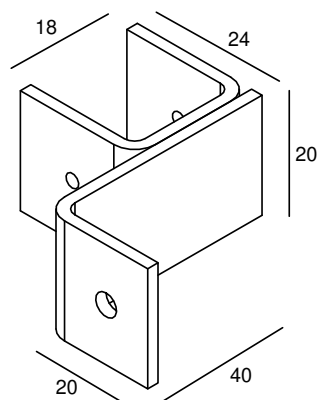

LED PROFILE SMALL FIXATION BRACKET SET UP OR DOWN

MATERIAL	STAINLESS STEEL 304
----------	---------------------

SPECIAL: Fits Led Profile Small 19 x 18

MODELS

	ARTICLE N°	DESCRIPTION	MATERIAL
	819113130020	LED PROFILE SMALL FIXATION BRACKET SET UP OR DOWN	SS 316