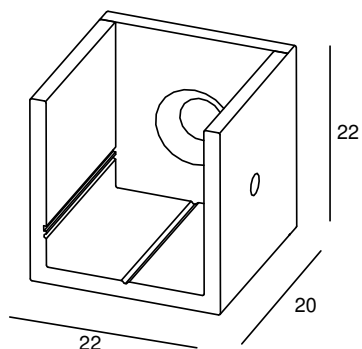

MINIMAL WALL SUSPENSION PART

MATERIAL	ALUMINIUM
----------	-----------

SPECIAL: Fits Led Profile Small 19 x 18

MODELS

	ARTICLE N°	DESCRIPTION	COLOUR
	819033130016	PROFILE SMALL 19 X 18 WALL SUSPENTION PART	ALU BRUSHED