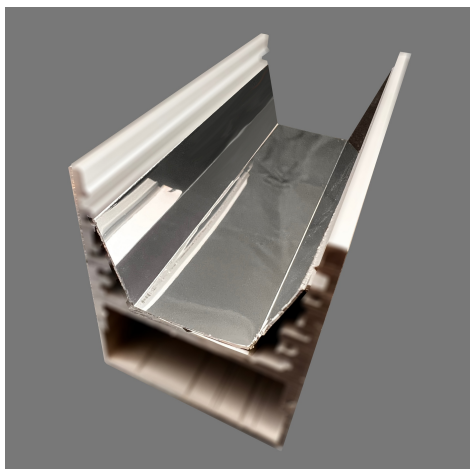

REFLECTOR FOR 48 X 60 PROFILE

MATERIAL	GLOSSY ALUMINIUM
----------	------------------

SPECIAL: Fits Led Profile Large 48 x 60

MODELS

	ARTICLE N°	DESCRIPTION	COLOUR	SIZE
	809130000019	reflector for 48 x 60 mm led profile large	OPAL	3 METERS