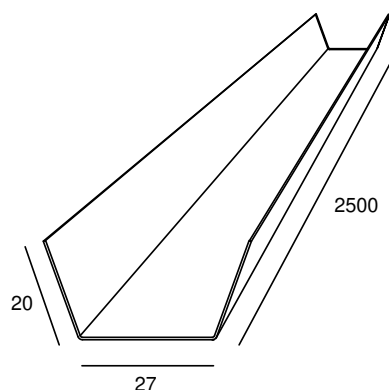

REFLECTOR FOR 48 X 60 PROFILE

MATERIAL	GLOSSY ALUMINIUM
----------	------------------

SPECIAL: Fits Led Profile Large 48 x 60

MODELS

	ARTICLE N°	DESCRIPTION	COLOUR	SIZE
	809130000019	reflector for 48 x 60 mm led profile large	OPAL	3 METERS