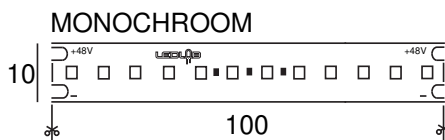

# LEDSTRIPS 48V INTERIOR

VOLTAGE OUTPUT	48 VDC	BEAM ANGLE	120°
IP	20	REEL LENGTH	10 METERS

## MODELS

	ARTICLE N°	DESCRIPTION	KELVIN	LUMEN
	037481002700	MONOCHROME LEDSTRIP, 180LED/m,CRI +90, 14,4W/m	2700	1200 lm/m
	037481003000	MONOCHROME LEDSTRIP, 180LED/m,CRI +90, 14,4W/m	3000	1250 lm/m
	037481004000	MONOCHROME LEDSTRIP, 180LED/m,CRI +90, 14,4W/m	4000	1350 lm/m